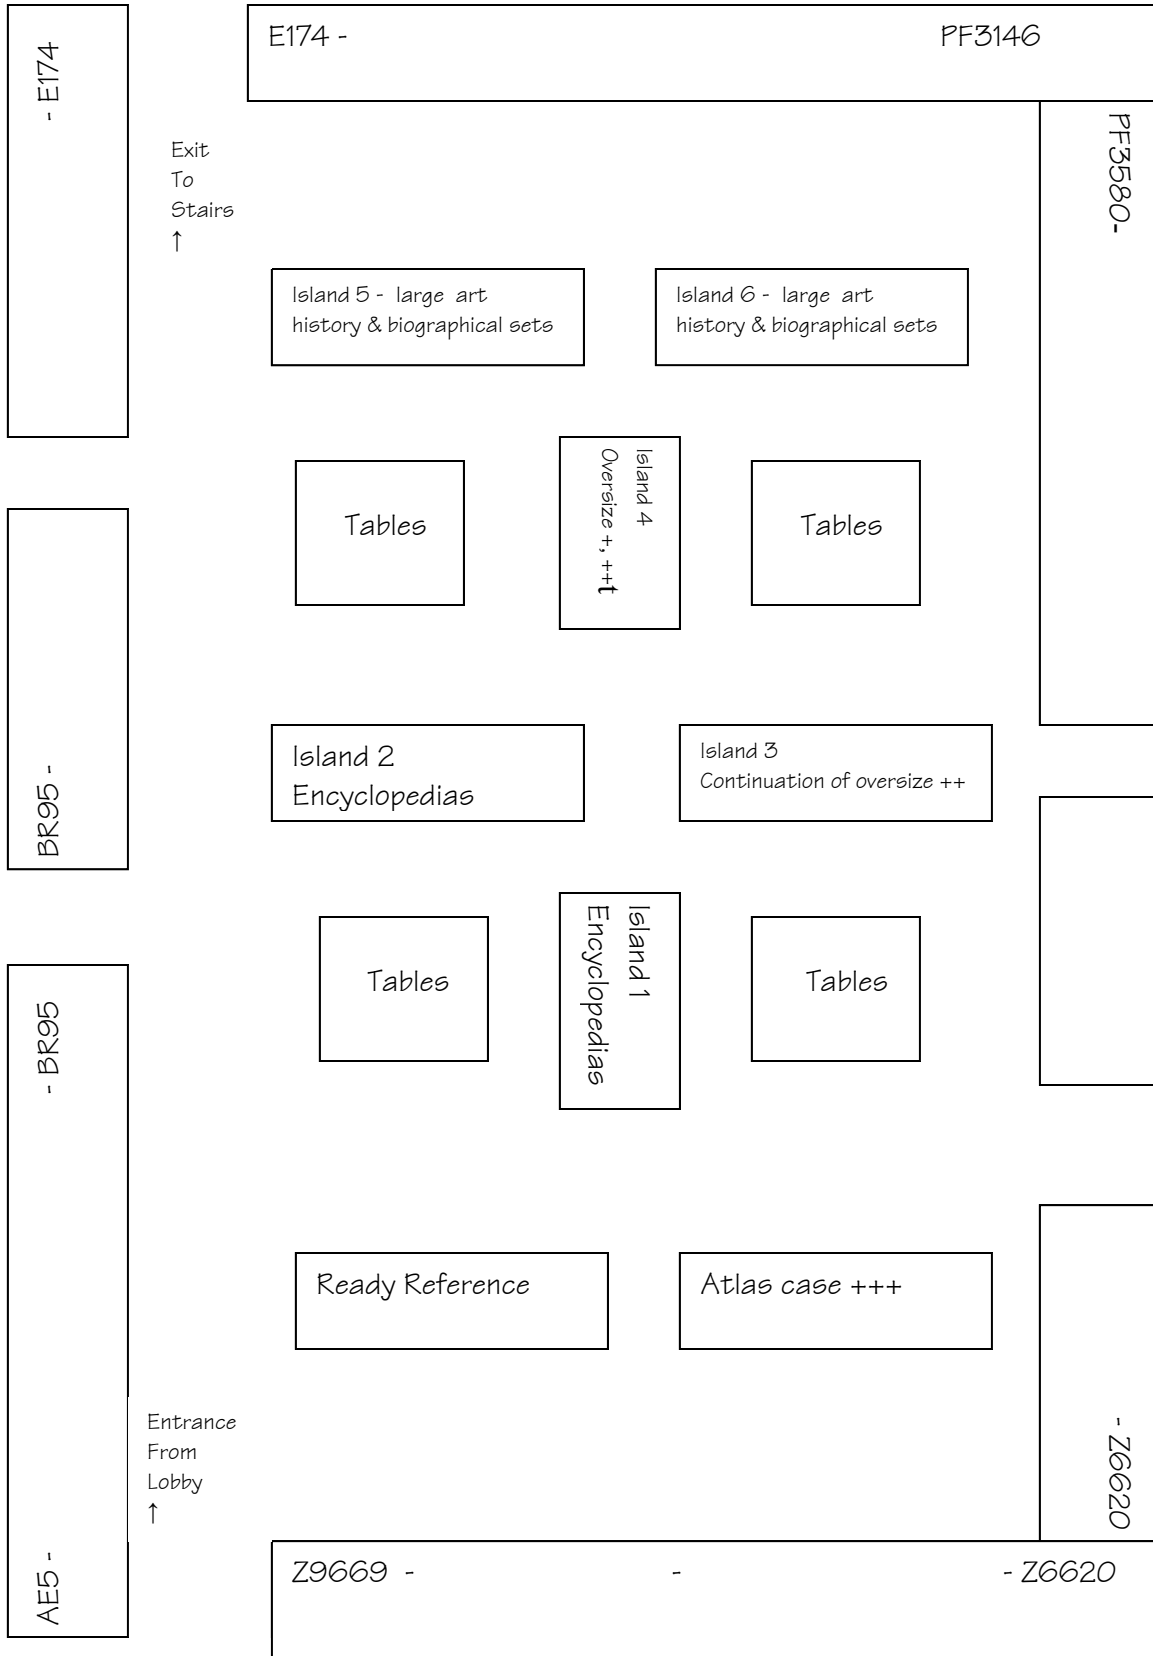

- A. Pearlstein painting of Panofsky
- B. Greek vases
- C. Epstein bronze bust of Lowe
- D. Plaster bust of Lowe
- E. New books
- F. Display cases in the lobby

- M Men's
- W Women's
- E Elevator
- L light switch

**INSTITUTE FOR ADVANCED STUDY
HISTORICAL STUDIES - SOCIAL SCIENCE LIBRARY
UPPER FLOOR**

**INSTITUTE FOR ADVANCED STUDY
HISTORICAL STUDIES - SOCIAL SCIENCE LIBRARY
LOWER FLOOR**

HS-SS Library Reference Room – Map

Dictionarys are now shelved with the other titles along the outer wall of the room.